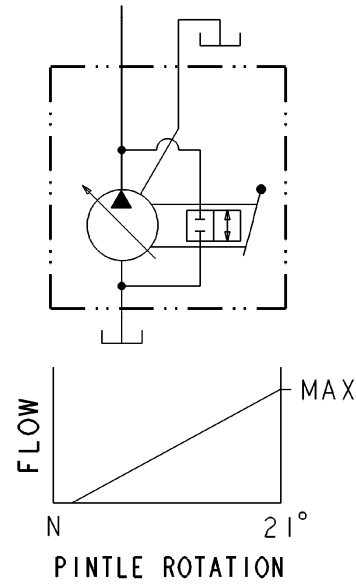

Installation Drawing

Lever Operated Control (A Frame)

M-N CONTROL

M-S CONTROL

USE ONLY FOR
ONE WAY SERVICE

FOR BASIC PUMP DIMENSIONS SEE PLANOGRAPHS:
DS-47480, DS-47481, DS-47482

520012-105

Telephone: (414) 327-1700
Fax: (414) 327-0532