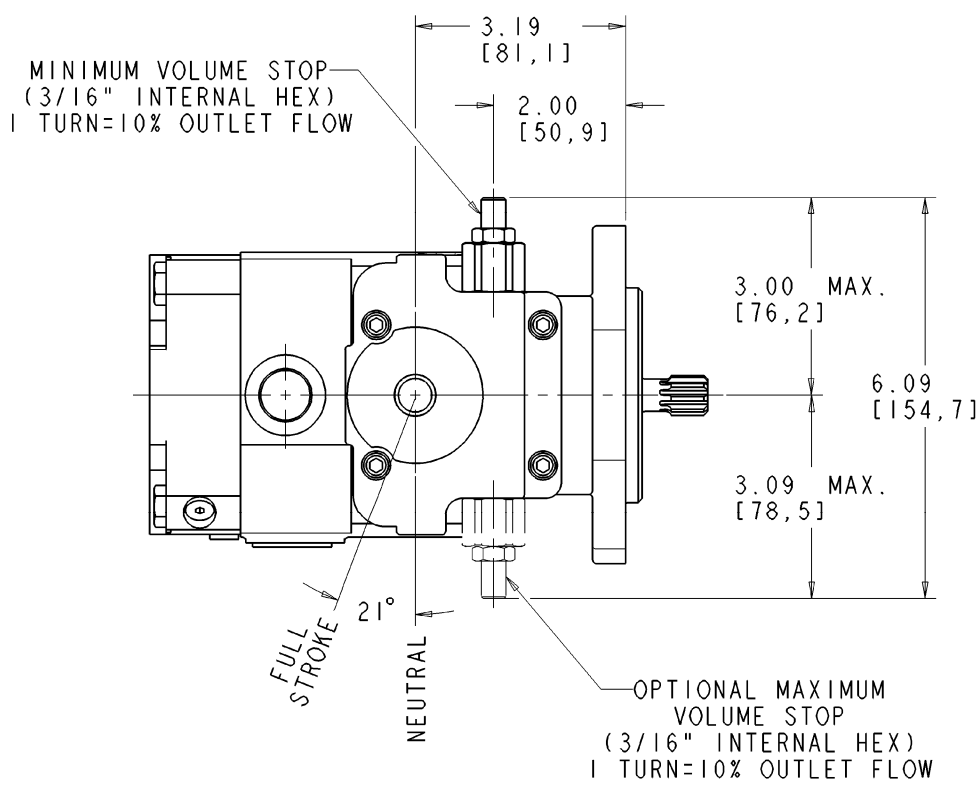

Installation Drawing

Lever Operated Control (A Frame)

M-N CONTROL

M-S CONTROL

USE ONLY FOR
ONE WAY SERVICE

FOR BASIC PUMP DIMENSIONS SEE PLANOGRAPHS:
DS-47480, DS-47481, DS-47482

520012-105

Telephone: (414) 327-1700
Fax: (414) 327-0532