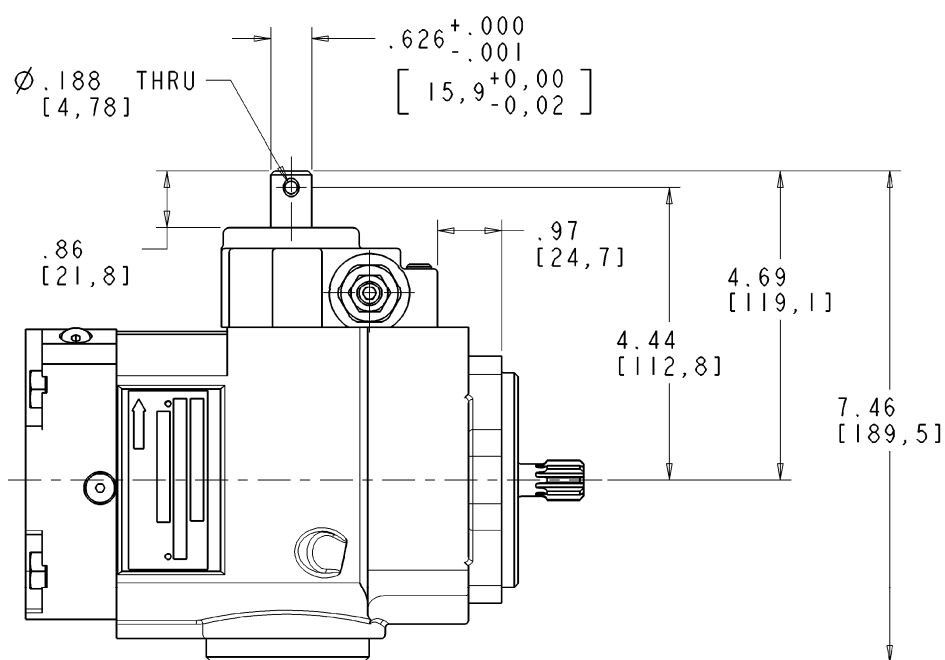

Installation Drawing

Lever Operated Control (A Frame)

M-N CONTROL

M-S CONTROL

USE ONLY FOR
ONE WAY SERVICE

FOR BASIC PUMP DIMENSIONS SEE PLANOGRAPHS:
DS-47480, DS-47481, DS-47482

520012-105

Telephone: (414) 327-1700
Fax: (414) 327-0532