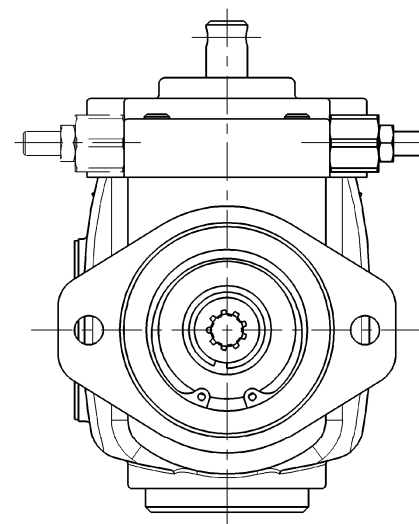

Installation Drawing

Lever Operated Control (A Frame)

M-N CONTROL

M-S CONTROL

USE ONLY FOR
ONE WAY SERVICE

FOR BASIC PUMP DIMENSIONS SEE PLANOGRAPHS:
DS-47480, DS-47481, DS-47482

520012-105

Telephone: (414) 327-1700
Fax: (414) 327-0532