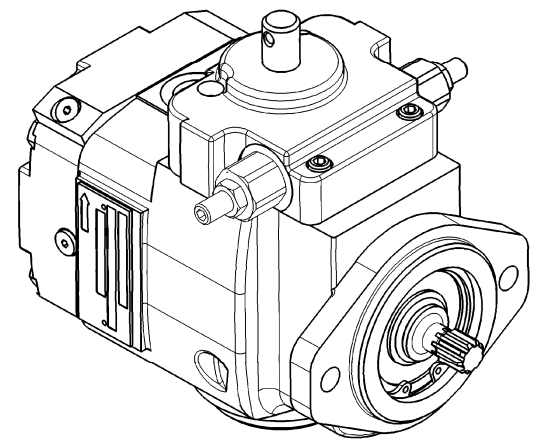

Installation Drawing

Lever Operated Control (A Frame)

M-N CONTROL

M-S CONTROL

USE ONLY FOR
ONE WAY SERVICE

FOR BASIC PUMP DIMENSIONS SEE PLANOGRAPHS:
DS-47480, DS-47481, DS-47482

520012-105

Telephone: (414) 327-1700
Fax: (414) 327-0532