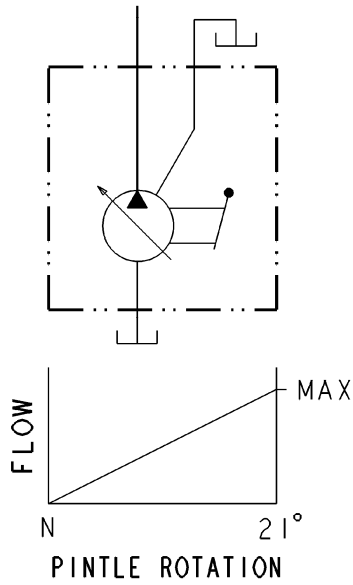

Installation Drawing

Lever Operated Control (A Frame)

M-N CONTROL

M-S CONTROL

USE ONLY FOR
ONE WAY SERVICE

FOR BASIC PUMP DIMENSIONS SEE PLANOGRAPHS:
DS-47480, DS-47481, DS-47482

520012-105

Telephone: (414) 327-1700
Fax: (414) 327-0532