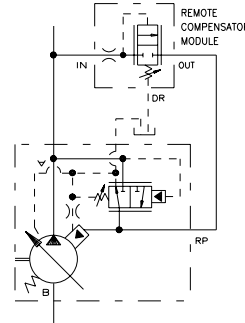

**PUMP, VARIABLE DELIVERY
PVWJ
011, 014 & 022**

ENGINEERING

1

P-1NN & P-LNN Controls

Installation

Single Pressure Compensator Control (A Frame)

PUMP WITH REMOTE PRESSURE CONTROL

FOR BASIC PUMP DIMENSIONS SEE PLANOGRAPHS:
SIZE -011/-014/-022 PUMPS: DS-47480, DS-47481, DS-47482