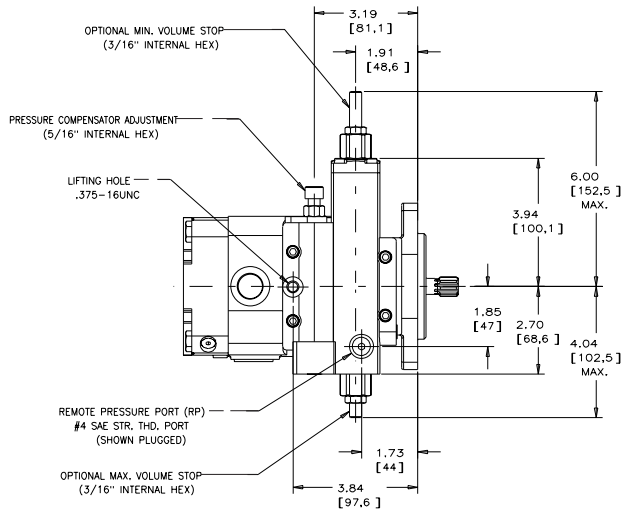

**PUMP, VARIABLE DELIVERY
PVWJ
011, 014 & 022**

ENGINEERING

1

P-1NN & P-LNN Controls

Installation

Single Pressure Compensator Control (A Frame)

PUMP WITH REMOTE PRESSURE CONTROL

FOR BASIC PUMP DIMENSIONS SEE PLANOGRAPHS:
SIZE -011/-014/-022 PUMPS: DS-47480, DS-47481, DS-47482