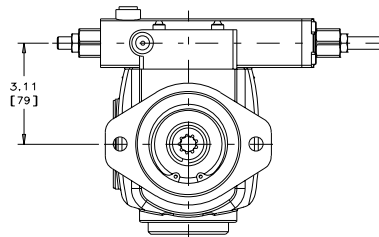

**PUMP, VARIABLE DELIVERY
PVWJ
011, 014 & 022**

ENGINEERING

1

P-1NN & P-LNN Controls

Installation

Single Pressure Compensator Control (A Frame)

PUMP WITH REMOTE PRESSURE CONTROL

FOR BASIC PUMP DIMENSIONS SEE PLANOGRAPHS:
SIZE -011/-014/-022 PUMPS: DS-47480, DS-47481, DS-47482