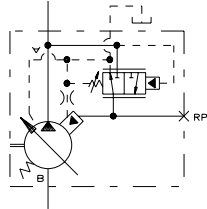

**PUMP, VARIABLE DELIVERY
PVWJ
011, 014 & 022**

ENGINEERING

1

P-1NN & P-LNN Controls

Installation

Single Pressure Compensator Control (A Frame)

PUMP WITH REMOTE PRESSURE CONTROL

FOR BASIC PUMP DIMENSIONS SEE PLANOGRAPHS:
SIZE -011/-014/-022 PUMPS: DS-47480, DS-47481, DS-47482