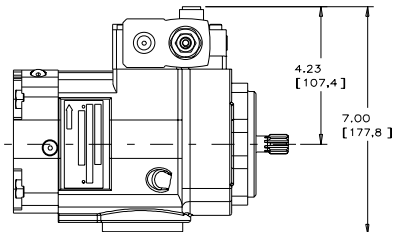

**PUMP, VARIABLE DELIVERY
PVWJ
011, 014 & 022**

ENGINEERING

1

P-1NN & P-LNN Controls

Installation

Single Pressure Compensator Control (A Frame)

PUMP WITH REMOTE PRESSURE CONTROL

FOR BASIC PUMP DIMENSIONS SEE PLANOGRAPHS:
SIZE -011/-014/-022 PUMPS: DS-47480, DS-47481, DS-47482