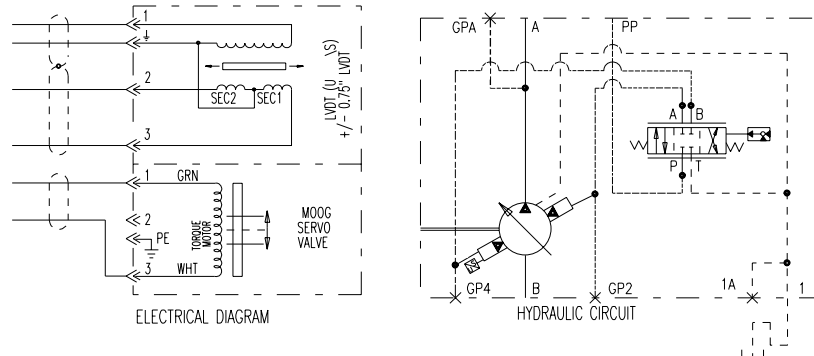

"V-M CONTROL"

Installation Drawing

Servo Valve Control

LVDI ELECTRICAL CONNECTION
WPM-193-07-N 4-PIN MINI DIN
PG-7 (6.5mm) CABLE CONNECTION

FOR BASIC PUMP DIMENSIONS
SEE PLANGRAPHS:
DS-47942 DS-47943 DS-47944