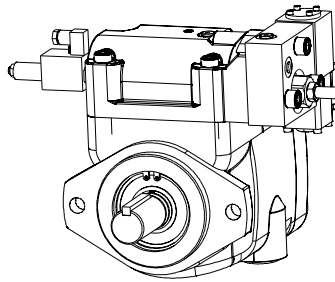

"V-M CONTROL"

Installation Drawing

Servo Valve Control

LVDI ELECTRICAL CONNECTION
WPM-193-07-N 4-PIN MINI DIN
PG-7 (6.5mm) CABLE CONNECTION

FOR BASIC PUMP DIMENSIONS
SEE PLANGRAPHS:
DS-47942 DS-47943 DS-47944