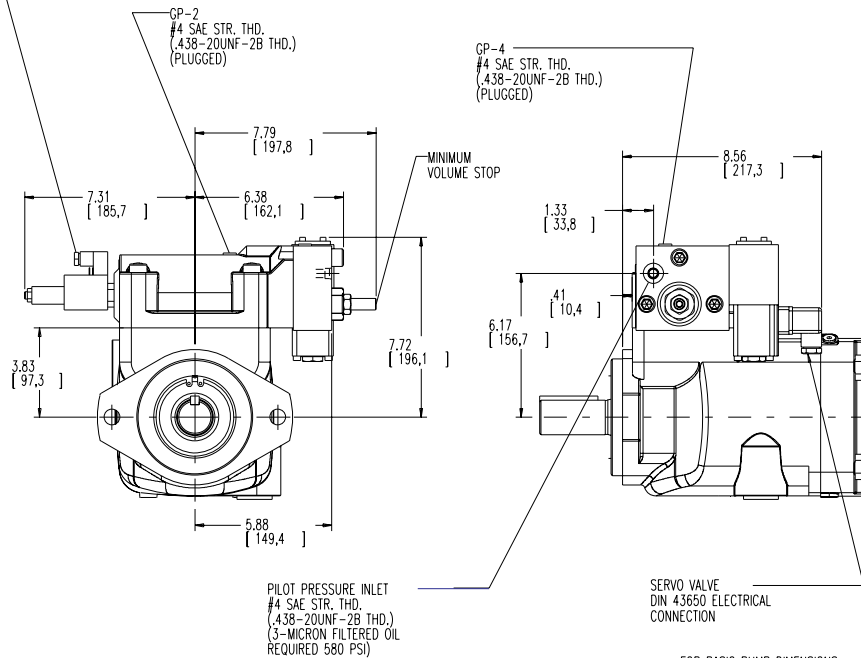

"V-M CONTROL"

Installation Drawing

Servo Valve Control

LVDI ELECTRICAL CONNECTION
WPM-193-07-N 4-PIN MINI DIN
PG-7 (6.5mm) CABLE CONNECTION

FOR BASIC PUMP DIMENSIONS
SEE PLANGRAPHS:
DS-47942 DS-47943 DS-47944